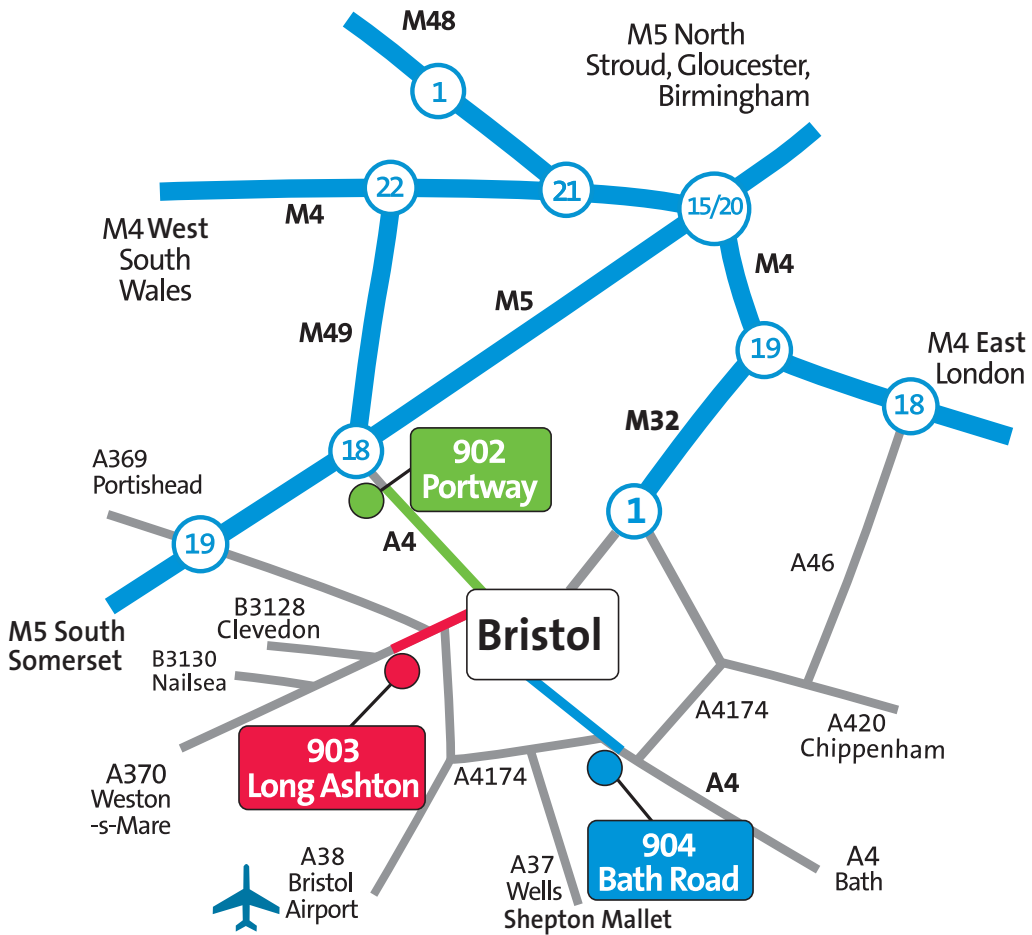

Site Locations

Sat nav details -

- A4 Bath Road BS4 5LR
- A4 Portway BS11 9QE
- Long Ashton BS3 2HB